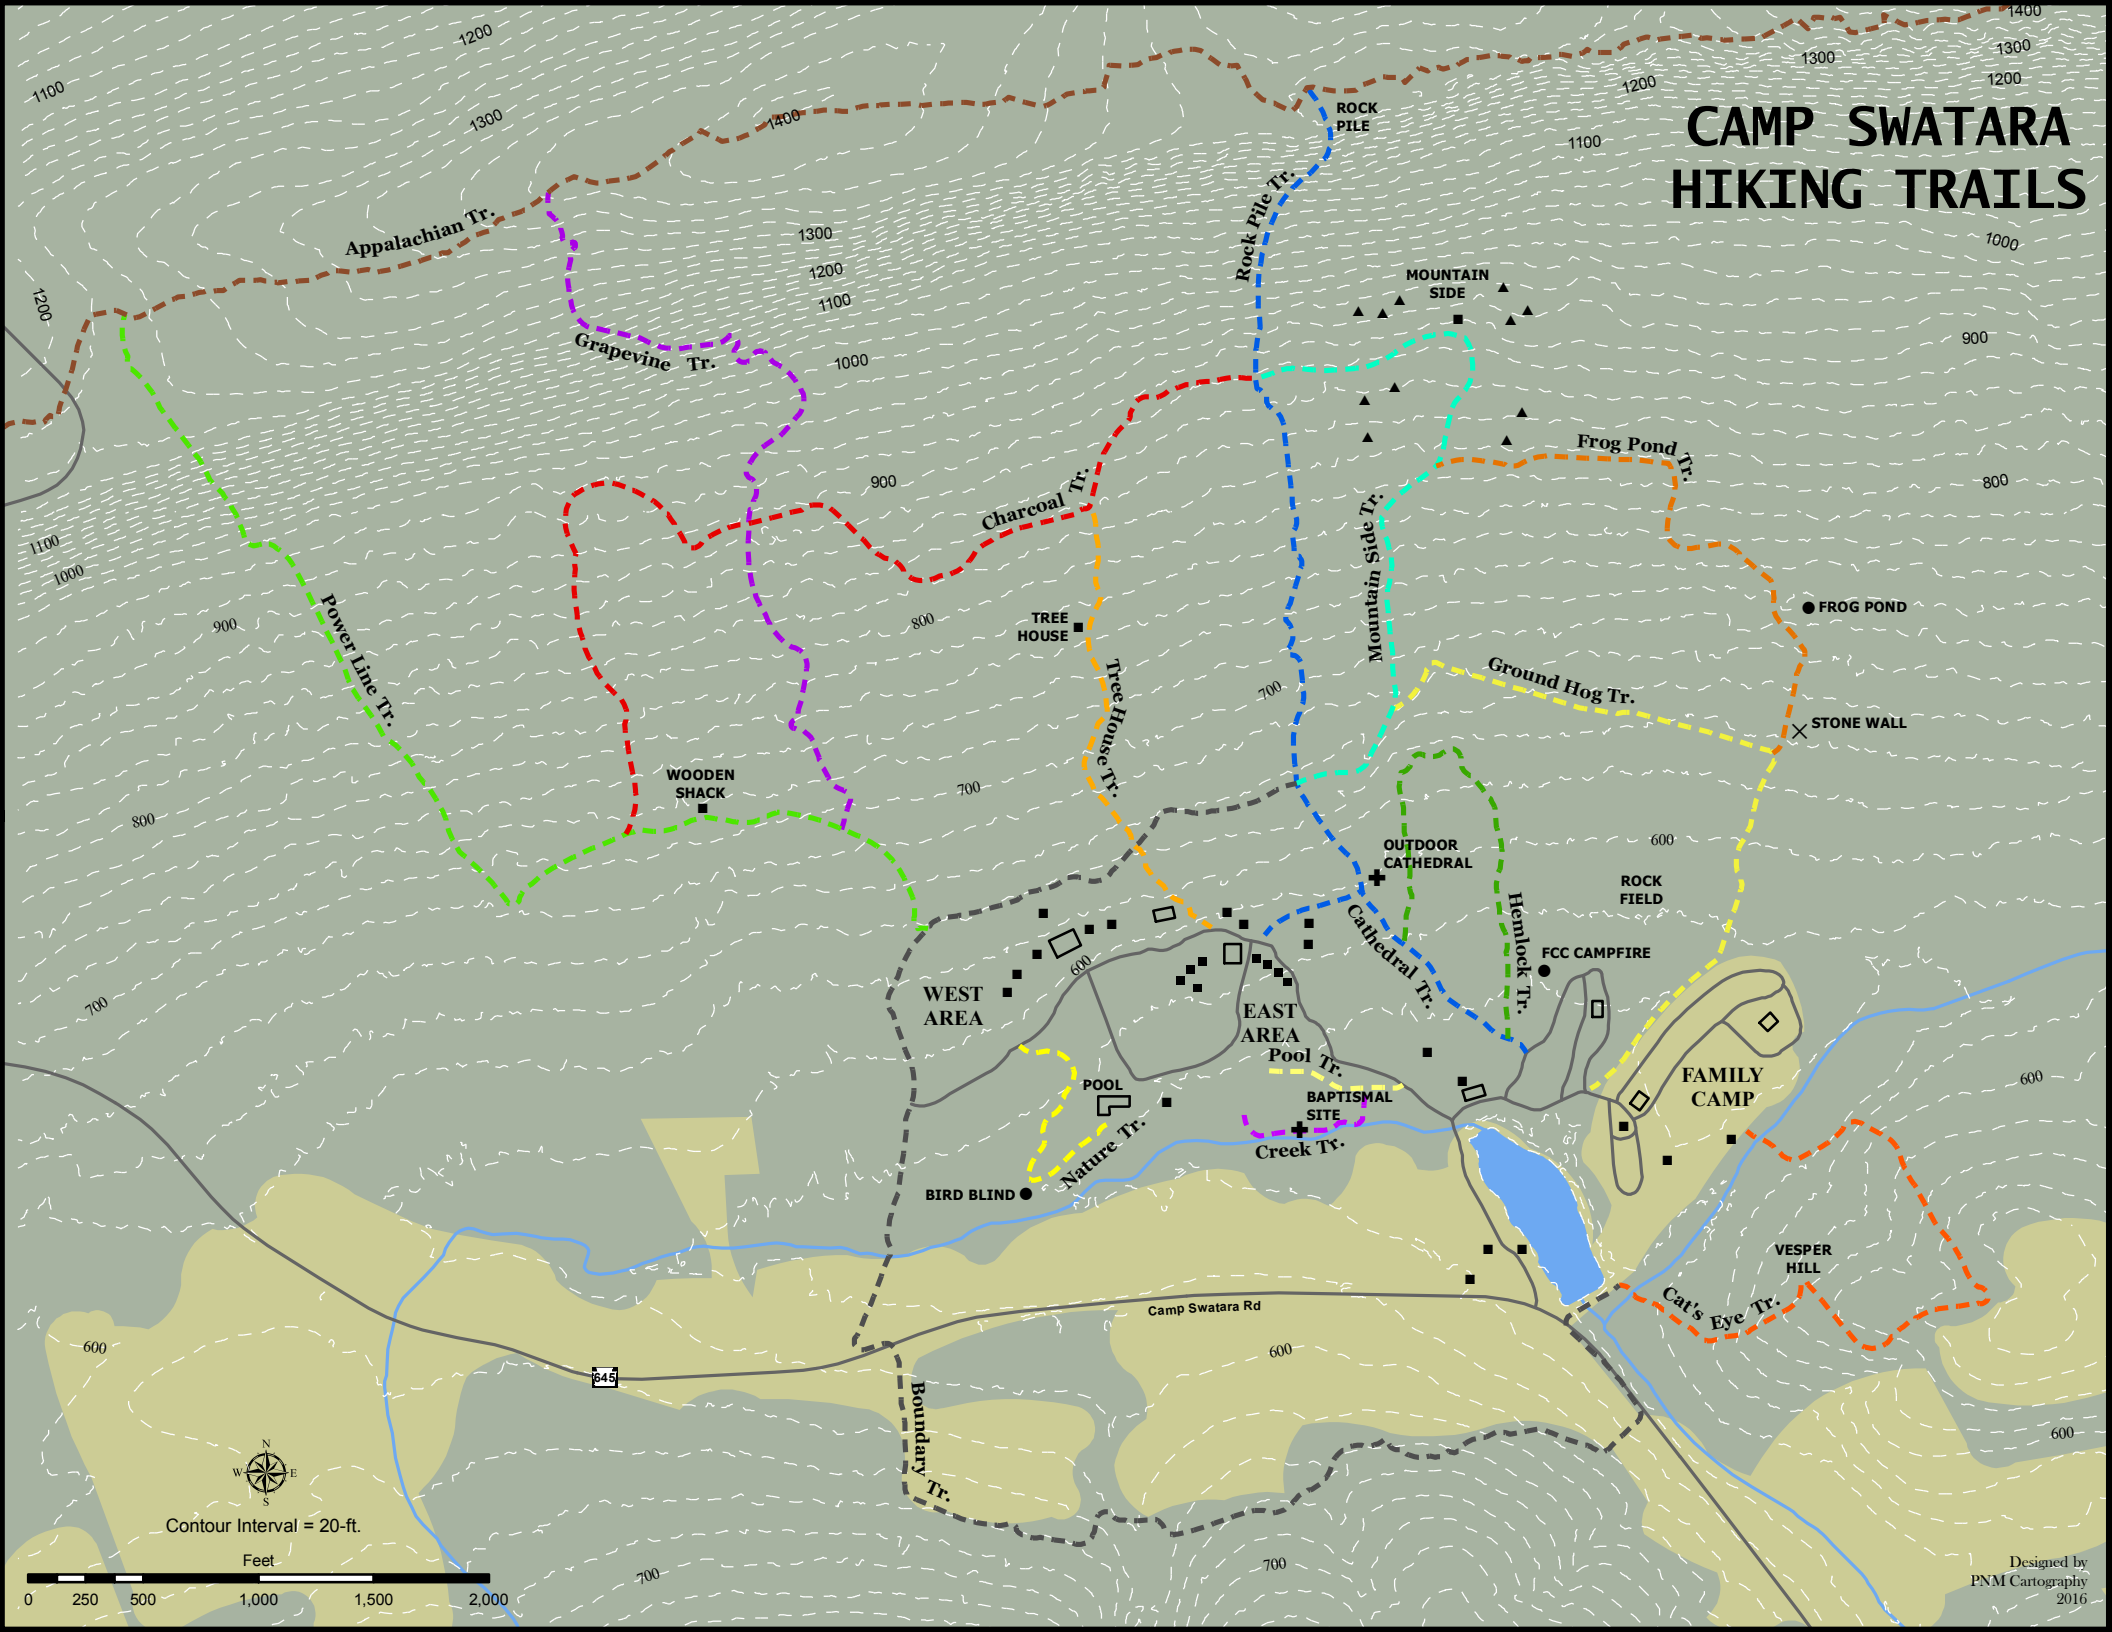

CAMP SWATARA HIKING TRAILS

Contour Interval = 20-ft.

Feet